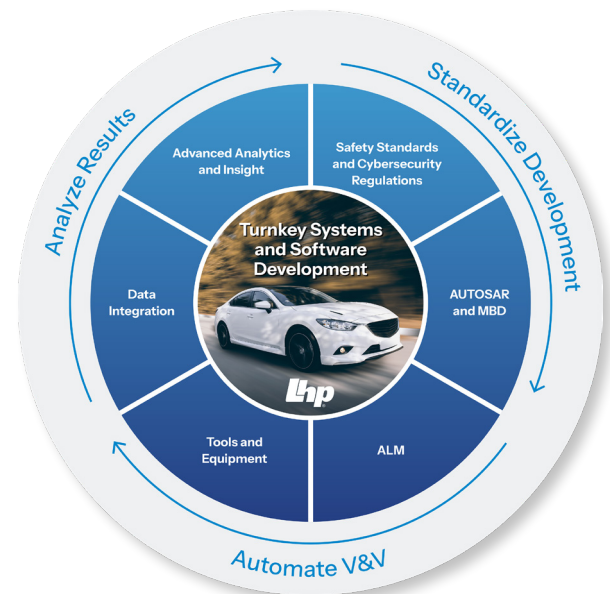

COMPANY OVERVIEW

LHP Engineering Solutions is an engineering services provider and technology integrator focused on delivering turnkey systems and software development within the transportation industry via our certified process by UL Solutions.

CORE COMPETENCIES

Analytics, IIoT, Telematics
AUTOSAR
Application Lifecycle Management
Automotive Cybersecurity
Functional Safety/ISO 26262
Model-Based Design
Test Systems

For additional information about LHP Engineering Solutions, please contact us: www.lhpes.com
Email: shen.macheel@lhpes.com